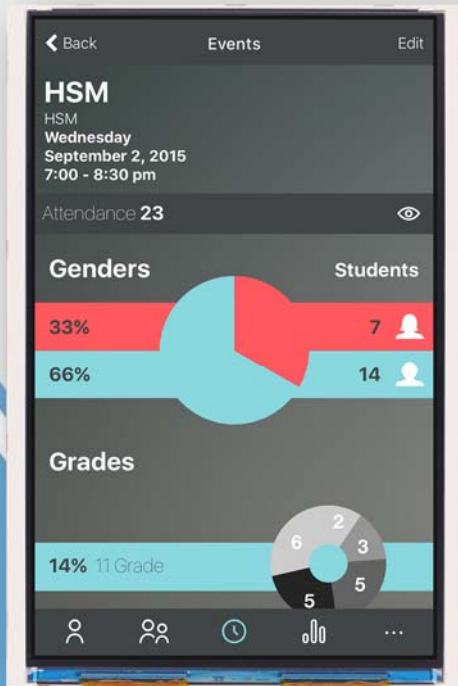

DLC-Display Specialist

DLC0340BDP10DF-1

Item	Contents	Unit
Size	3.4	inch
Resolution	480x(RGB)x480	\
Interface	RGB	\
Display Mode	IPS	\
Active Area	60.48 x 60.48	mm
Outline	65.72 x 69.64 x 2.54	mm
Brightness	550	cd/m ²
Remark	Square display	

DLC-Display Specialist

DLC0700BZP27RF-1

Item	Contents	Unit
Size	7.0	inch
Resolution	800x(RGB)x480	\
Interface	RGB	\
Display Mode	IPS	\
Active Area	152.40 x 91.44	mm
Outline	165.50 x 107.74 x 11.94	mm
Brightness	600	cd/m ²
Remark	With Square dots Wide temperature range 50k hours	

DLC-Display Specialist

DLC0800GAP72MF-1

Item	Contents	Unit
Size	8.0	inch
Resolution	1200x(RGB)x1920	\
Interface	MIPI	\
Display Mode	IPS	\
Active Area	107.64 x 172.07	mm
Outline	122.44 x 183.67 x 2.62	mm
Brightness	1000	cd/m ²
Remark	High brightness, High PPI	